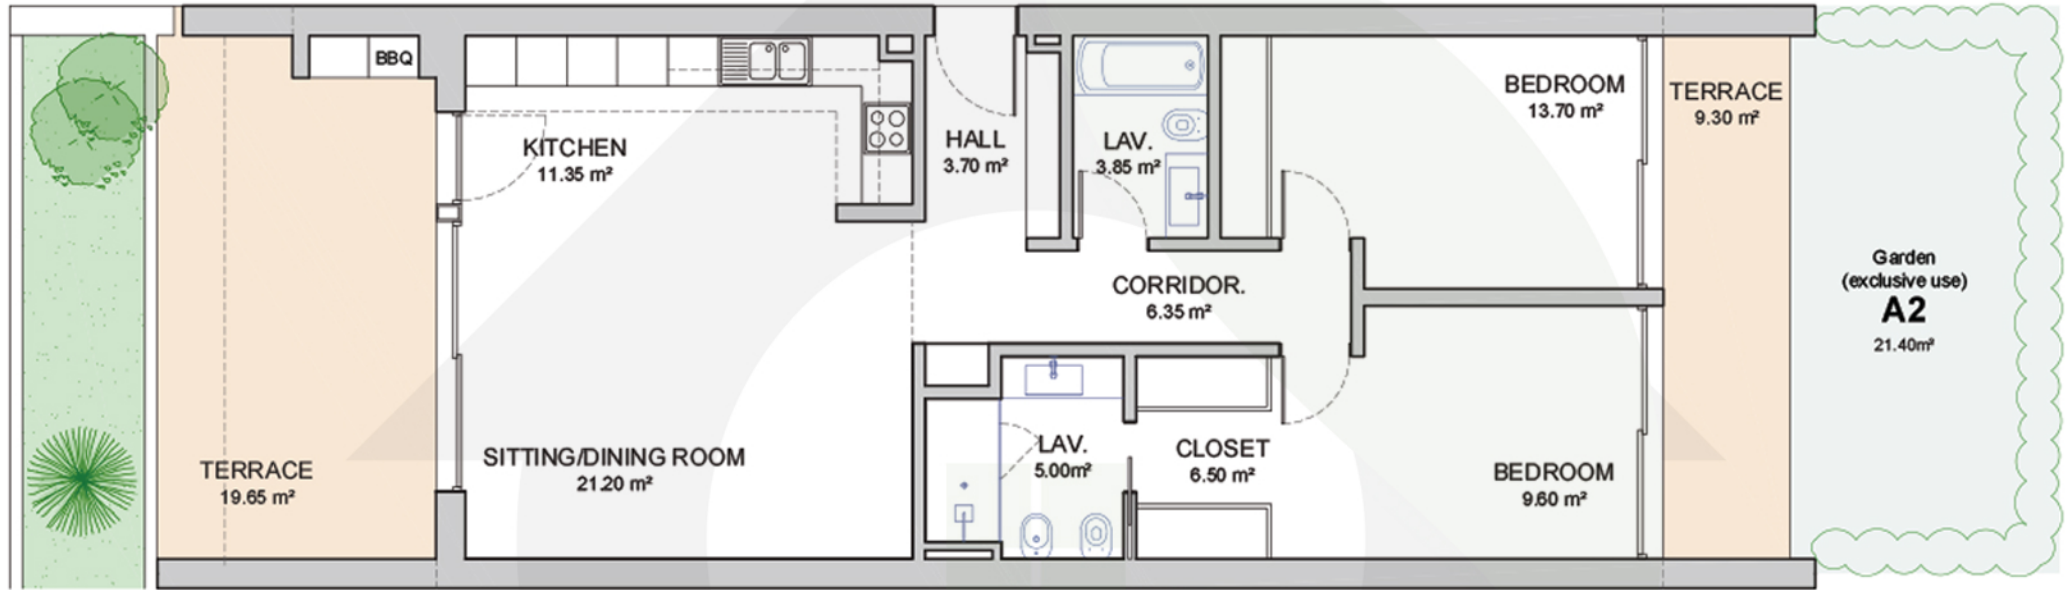

A2

garden collection

T2 | 2 | 2 | 1

97.8 m² gross floor area
132.4 m² total area
21.4 m² gardens

street view (north)

garden collection - level 0

underground parking