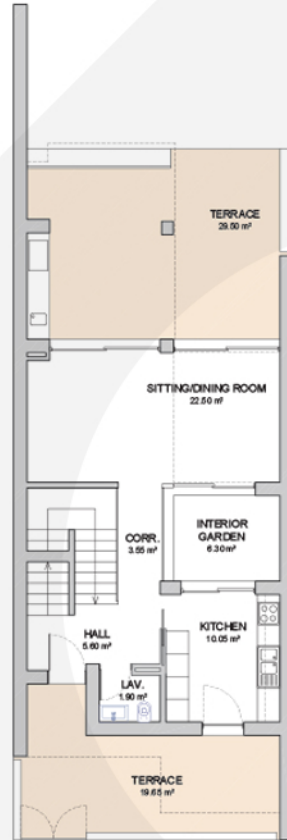

F4

villa collection

V2 Triplex | 2 | 4 | 2

124.8 m² gross floor area

268 m² total area

69.9 m² rooftop terrace

street view (south)

level -1

level 0

level 1

rooftop