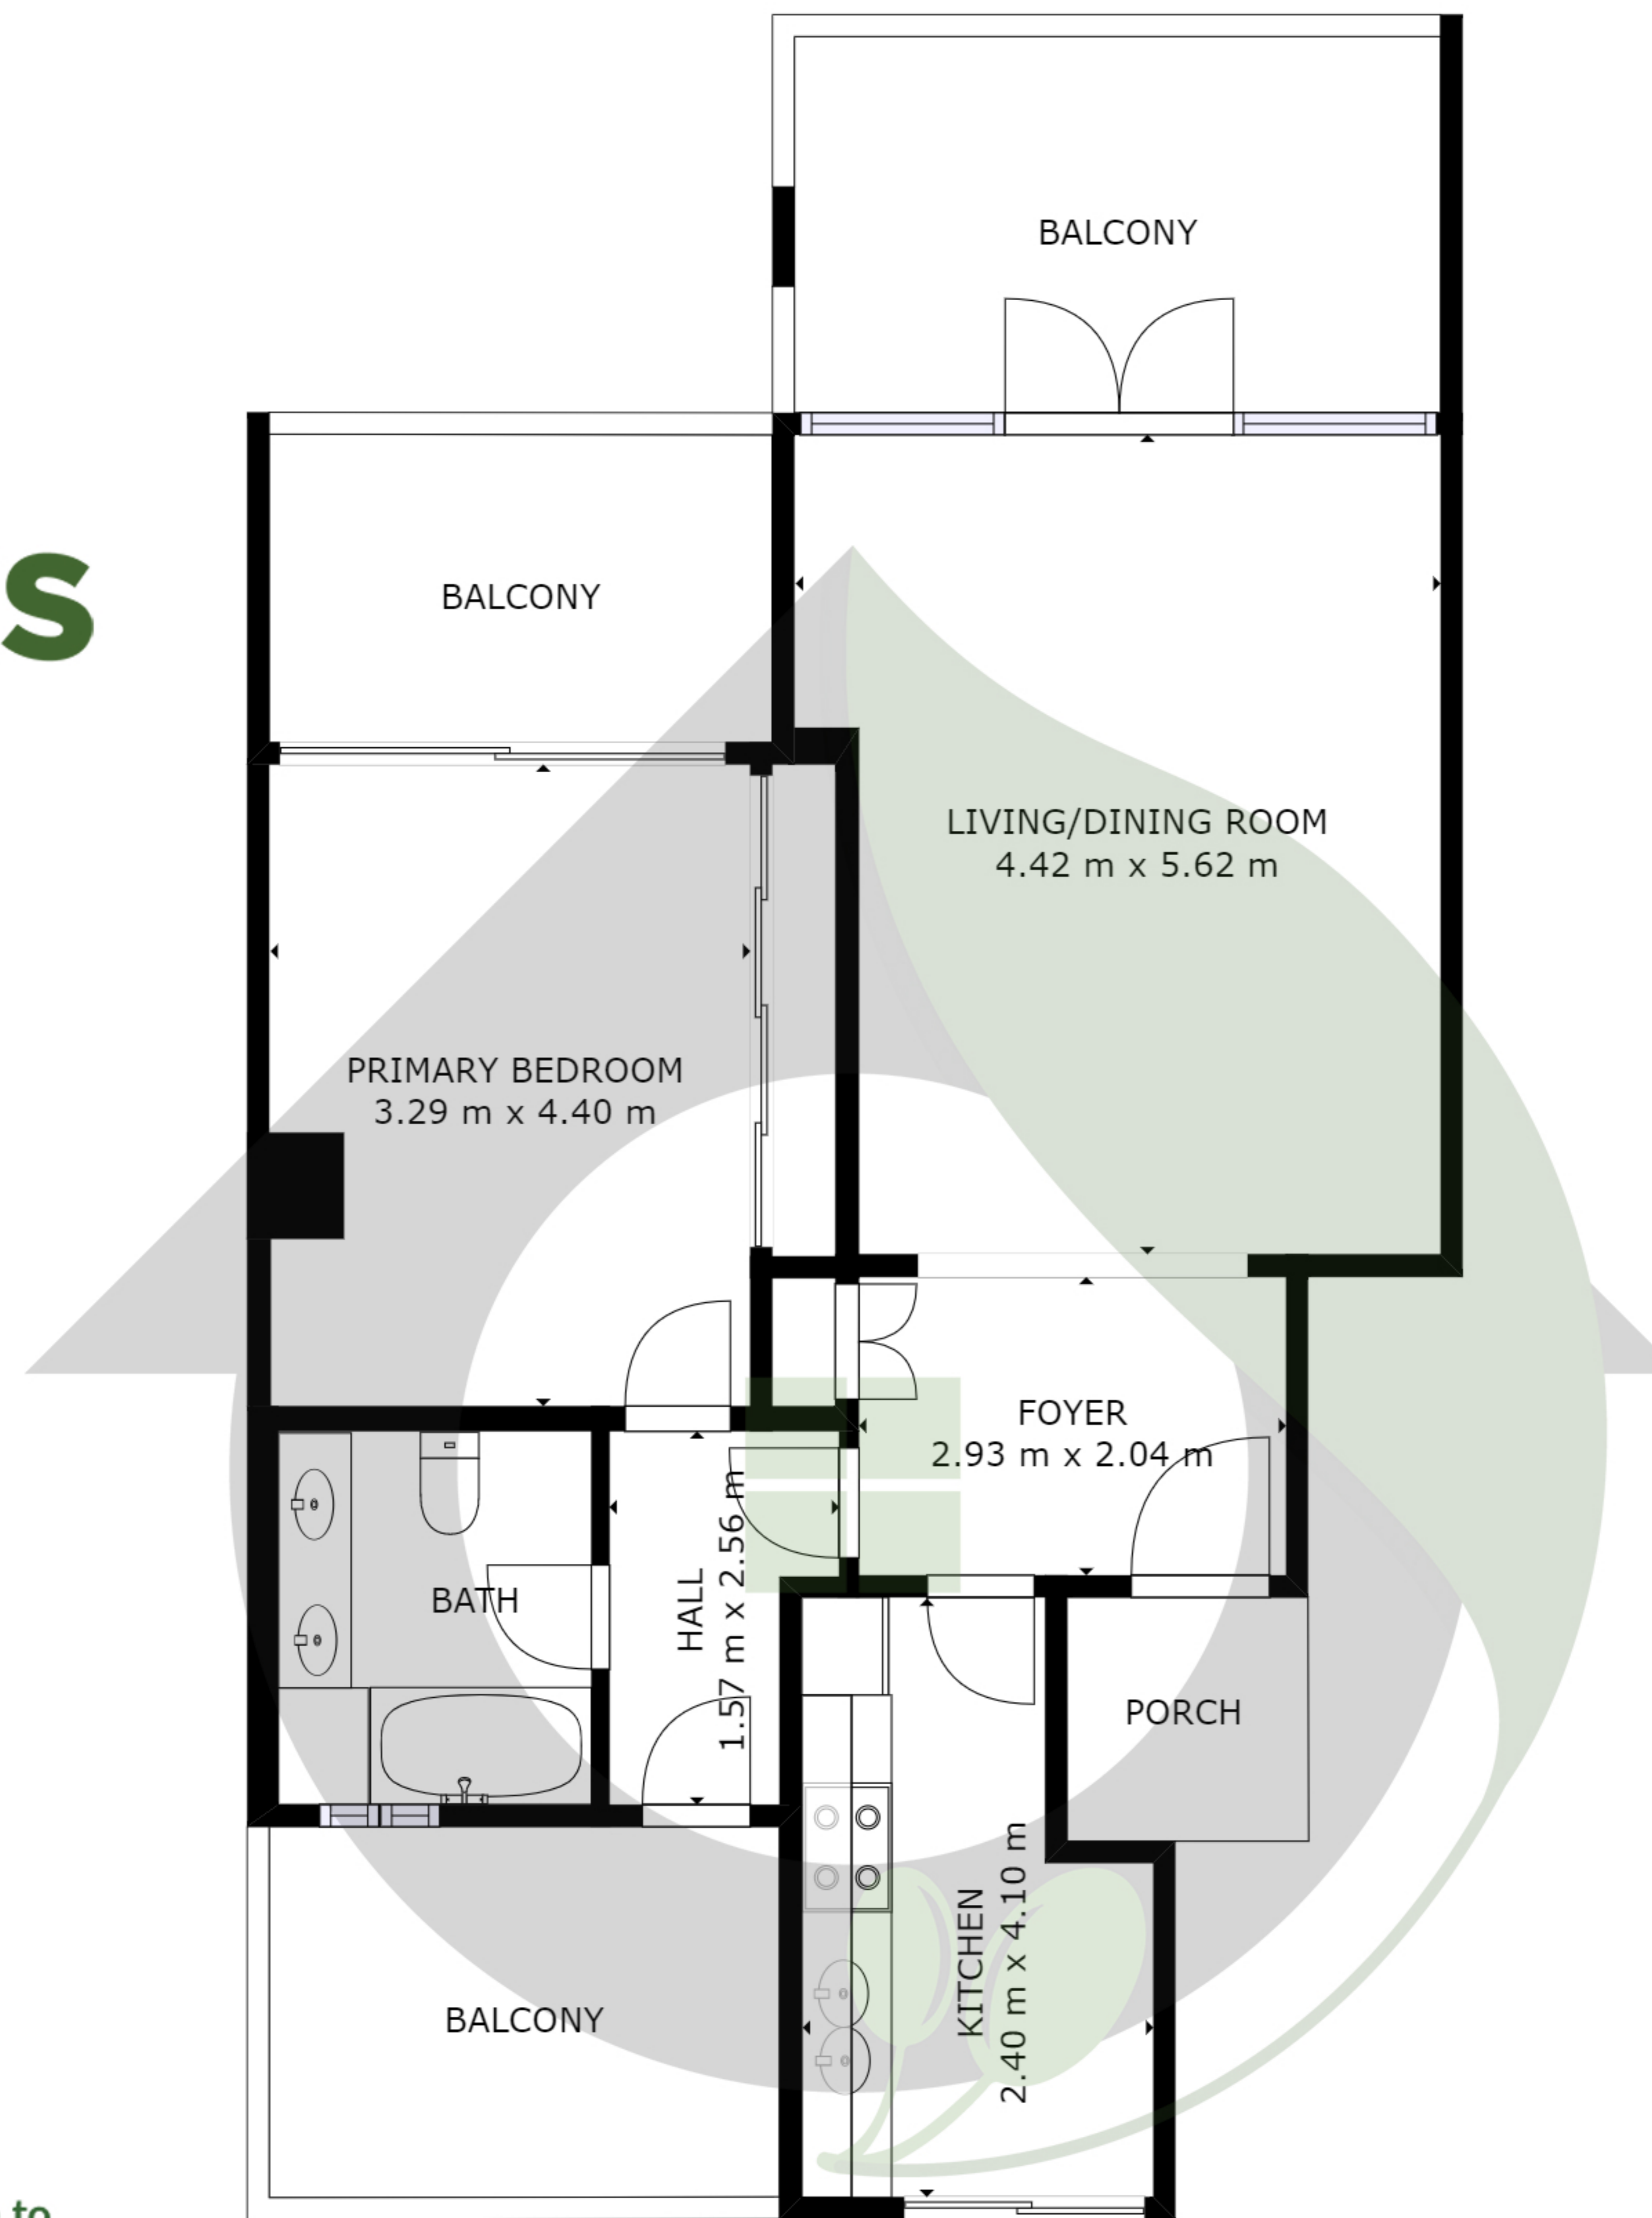

FLOOR 1

Please Note. Whilst every attempt has been made to ensure the accuracy of the floor plan contained here, measurements of doors, windows, rooms and any other items are approximate and no responsibility is taken for any error, omission, or misstatement.

This plan is for illustrative purposes only and should only be used as such by any prospective purchaser.

GROSS INTERNAL AREA
FLOOR 1: 67 m²
TOTAL: 67 m²

SIZES AND DIMENSIONS ARE APPROXIMATE, ACTUAL MAY VARY.